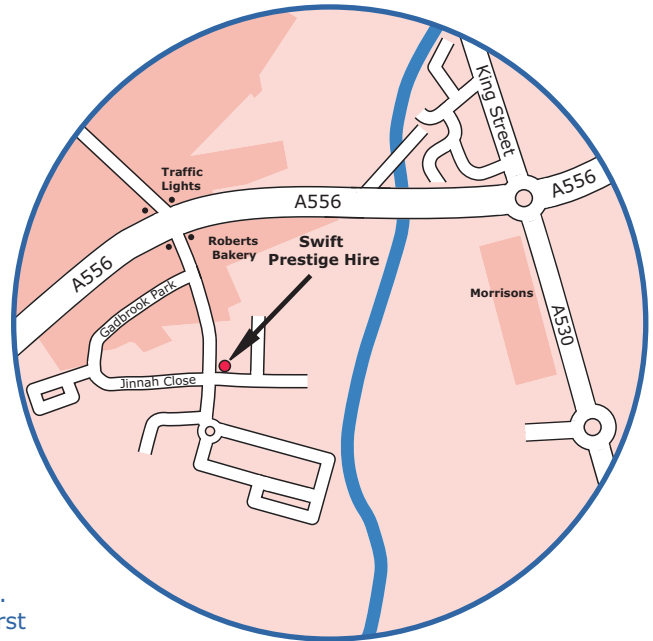

Directions and Map

Swift Prestige Hire

Chelford House
Gadbrook Park
Rudheath
Cheshire
CW9 7LN

Tel: +44 [0] 0845 402 9967

Directions from M6 Northbound & M6 Southbound

Leave at Junction 19 heading towards Northwich on A556.
Keep to the left at first exit for Northwich heading for Chester on the dual carriageway.
At the Roundabout junction with A530 go straight over.
Roberts Bakery is now on the left.
At the traffic lights turn left into the Gadbrook Park Estate.
Take the first road on the left and Chelford House is the first building on the left hand side.

Directions from M6 Junction 18

Head West on A54 towards Middlewich.
At the 1st roundabout, turn right.
At the next roundabout turn right.
At the traffic lights turn right onto A530 heading towards Norwich.
At the next roundabout, go straight on (Morrisons warehouse on left).
At the next roundabout, go left onto A530.
Roberts Bakery is now on the left.
At traffic lights turn left into the Gadbrook Park Estate.
Take the first road on the left and Chelford House is the first building on the left hand side.